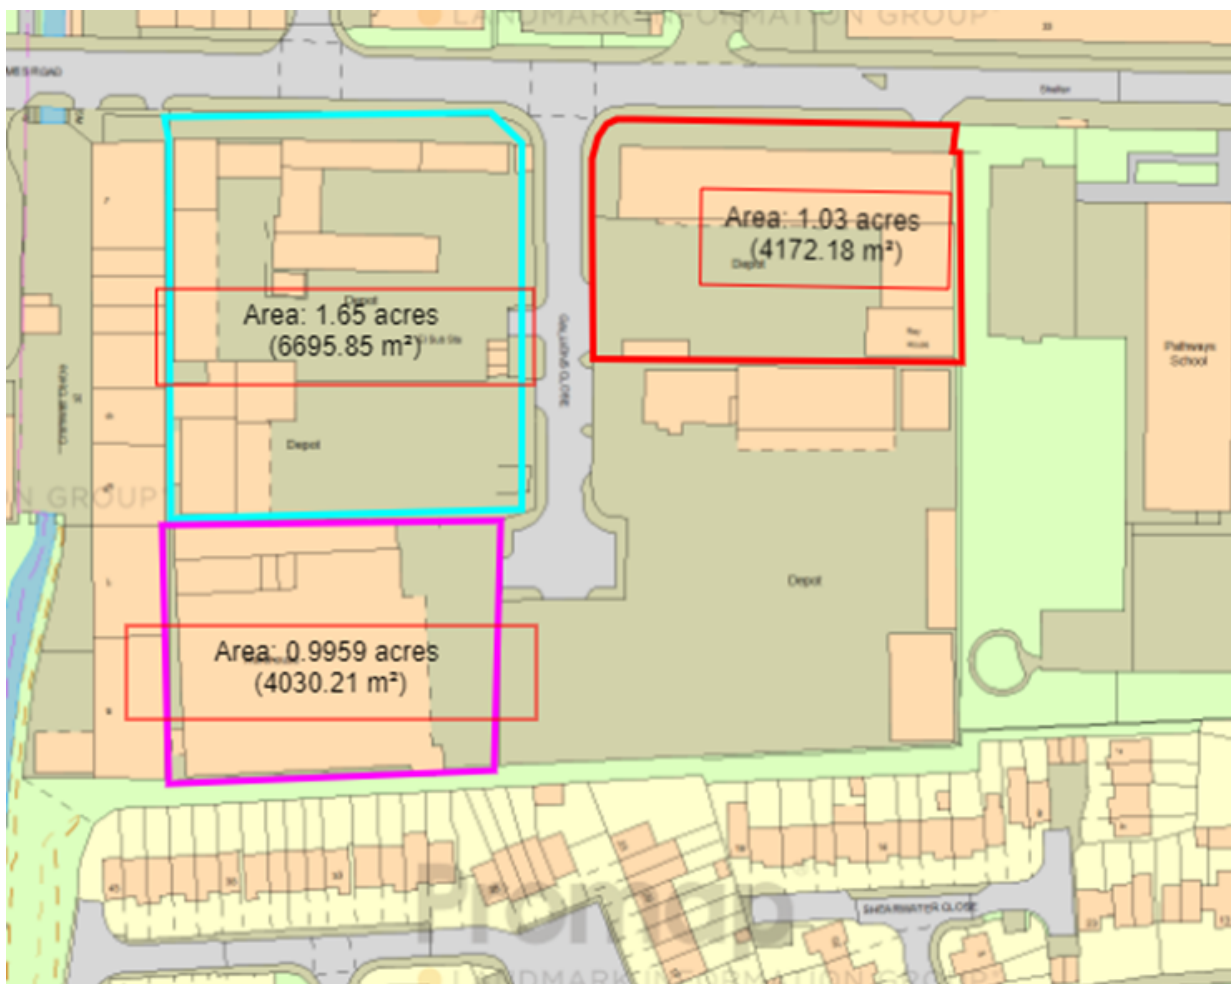

Site Plans

Sites In Gallions Close Thames Road

Key

Red – Edwards Waste

Purple – Lithuanica (LBBB)

Blue – Former Median Dairy (Inland Homes)

Site measurements approximate and subject to confirmation of title

Sites In Dagenham Dock

Key

Red – Edwards Waste existing facility

Blue – CSM Site proposed decant site for Edwards Waste

Site measurements approximate and subject to confirmation of title